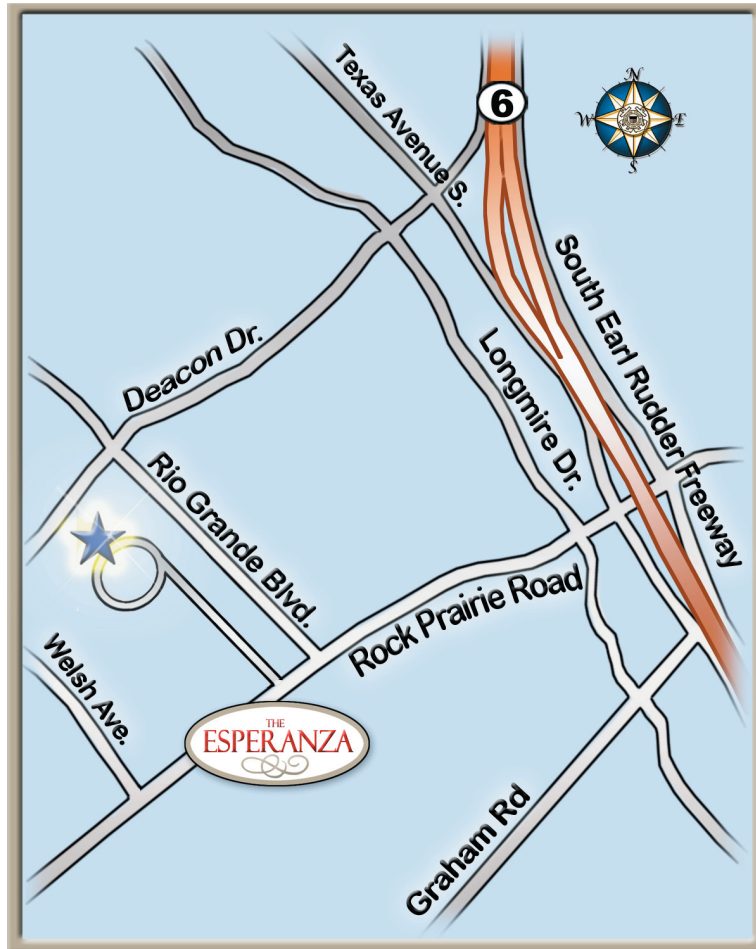

  
**ESPERANZA**  
 OF COLLEGE STATION  
*Senior Living* <sup>SM</sup>

**FROM DALLAS:**

- 1:** Merge onto I-45 S on the LEFT toward I-30. **107.0 mi**
- 2:** Take the US-79 exit, # 178, toward BUFFALO. **0.4 mi**
- 3:** Turn RIGHT onto US-79 S/S US-79/W COMMERCE ST. Continue US-79 S. **53.0 mi**
- 4:** US-79 S becomes TX-6 S. **28.2 mi**

**FROM HOUSTON:**

- 1:** Merge onto I-10 W/US-90 W. **5.7 mi**
- 2:** Merge onto I-610 N via EXIT 763. **1.5 mi**
- 3:** Keep LEFT to take US-290 W via EXIT 13B to AUSTIN. **44.4 mi**
- 4:** Merge onto TX-6 N to COLLEGE STATION/BRYAN. **38.5 mi**

- 5:** Take the exit toward ROCK PRAIRIE RD. **0.1 mi**
- 6:** Keep LEFT at the fork to go on FRONTAGE RD W. **0.1 mi**
- 7:** Turn RIGHT onto ROCK PRAIRIE RD W. **1.0 mi**
- 8:** End at 1103 Rock Prairie Rd College Station, TX