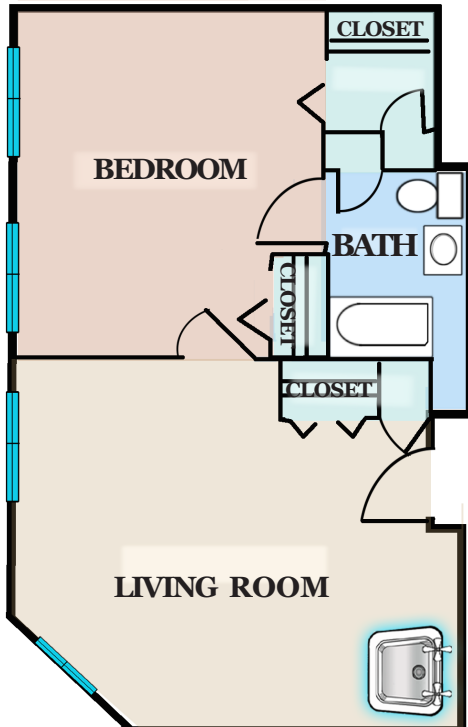

THE
ESPLANADE
AN ESPERANZA

*Senior Living Community*SM

ONE BEDROOM FLOOR PLANS:

SUNFLOWER **663 Sq. Ft.** \$ _____

ROSEBUD **591 Sq. Ft.**

\$ _____

HIBISCUS
744 Sq. Ft.

\$ _____

THE
ESPLANADE
AN ESPERANZA
*Senior Living Community*SM
STUDIO FLOOR PLANS:

MAGNOLIA

424 Sq. Ft. \$ _____

BLUEBONNET

372 Sq. Ft. \$ _____

PERIWINKLE

291 Sq. Ft. \$ _____

MORNING GLORY

300 Sq. Ft. \$ _____