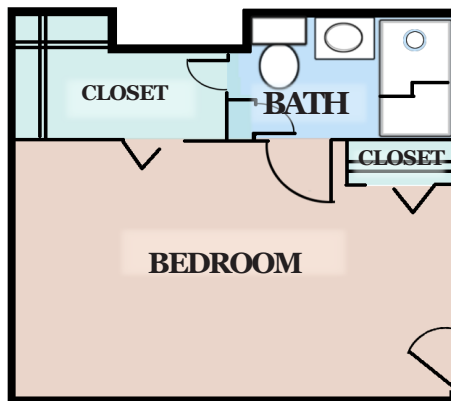

THE
ESPLANADE
AN ESPERANZA

*Senior Living Community*SM

ONE BEDROOM FLOOR PLANS:

SUNFLOWER **663 Sq. Ft.** \$ _____

ROSEBUD **591 Sq. Ft.**

\$ _____

HIBISCUS
744 Sq. Ft.

\$ _____

THE
ESPLANADE
AN ESPERANZA
*Senior Living Community*SM
STUDIO FLOOR PLANS:

MAGNOLIA

424 Sq. Ft. \$ _____

BLUEBONNET

372 Sq. Ft. \$ _____

PERIWINKLE

291 Sq. Ft. \$ _____

MORNING GLORY

300 Sq. Ft. \$ _____