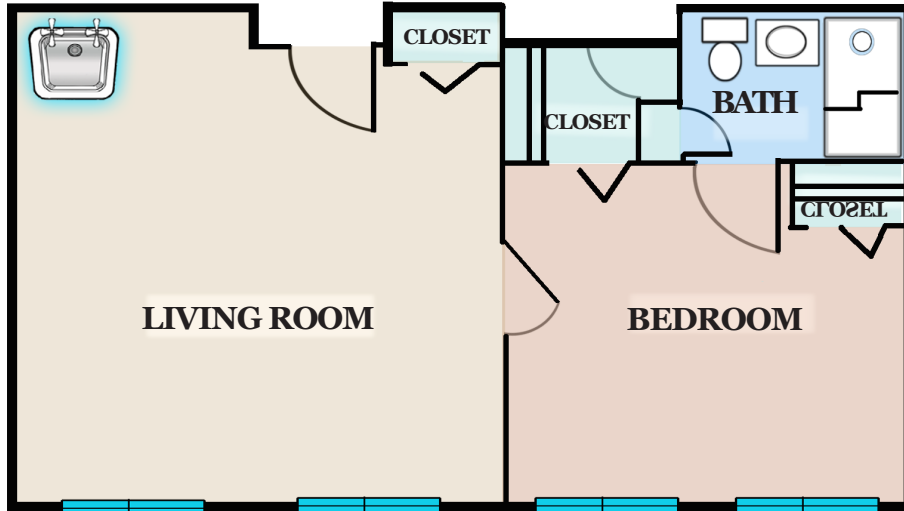

THE
ESPLANADE
AN ESPERANZA

*Senior Living Community*SM

ONE BEDROOM FLOOR PLANS:

SUNFLOWER **663 Sq. Ft.** \$ _____

ROSEBUD **591 Sq. Ft.**

\$ _____

HIBISCUS
744 Sq. Ft.

\$ _____

THE
ESPLANADE
AN ESPERANZA
*Senior Living Community*SM
STUDIO FLOOR PLANS:

MAGNOLIA

424 Sq. Ft. \$ _____

BLUEBONNET

372 Sq. Ft. \$ _____

PERIWINKLE

291 Sq. Ft. \$ _____

MORNING GLORY

300 Sq. Ft. \$ _____