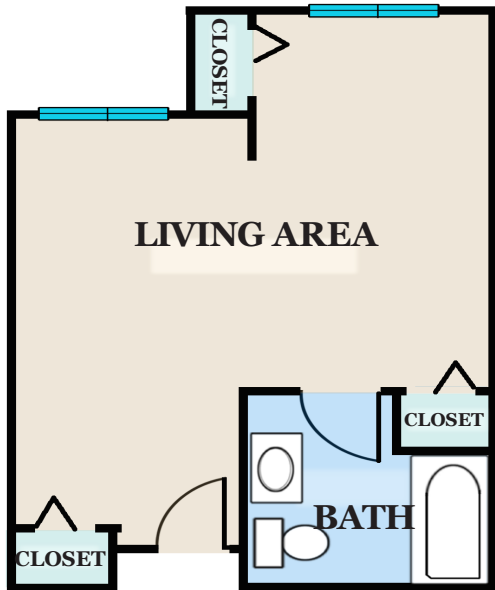

THE
ESPLANADE
AN ESPERANZA

*Senior Living Community*SM

ONE BEDROOM FLOOR PLANS:

SUNFLOWER **663 Sq. Ft.** \$ _____

ROSEBUD **591 Sq. Ft.**

\$ _____

HIBISCUS
744 Sq. Ft.

\$ _____

THE
ESPLANADE
AN ESPERANZA
*Senior Living Community*SM
STUDIO FLOOR PLANS:

MAGNOLIA

424 Sq. Ft. \$ _____

BLUEBONNET

372 Sq. Ft. \$ _____

PERIWINKLE

291 Sq. Ft. \$ _____

MORNING GLORY

300 Sq. Ft. \$ _____