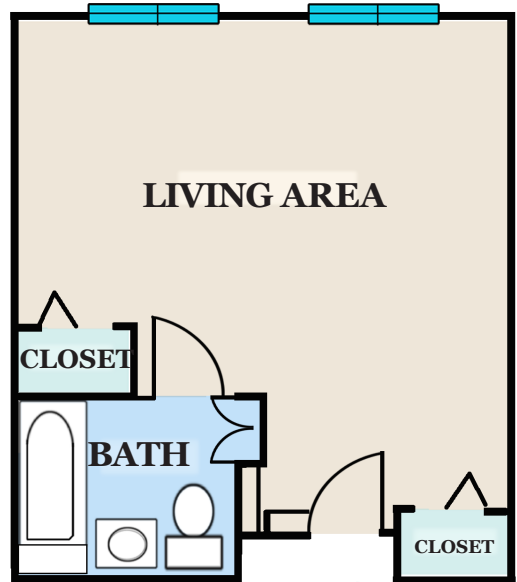

THE
ESPLANADE
AN ESPERANZA

*Senior Living Community*SM

ONE BEDROOM FLOOR PLANS:

SUNFLOWER **663 Sq. Ft.** \$ _____

ROSEBUD **591 Sq. Ft.**

\$ _____

HIBISCUS
744 Sq. Ft.

\$ _____

THE
ESPLANADE
AN ESPERANZA
*Senior Living Community*SM
STUDIO FLOOR PLANS:

MAGNOLIA

424 Sq. Ft. \$ _____

BLUEBONNET

372 Sq. Ft. \$ _____

PERIWINKLE

291 Sq. Ft. \$ _____

MORNING GLORY

300 Sq. Ft. \$ _____