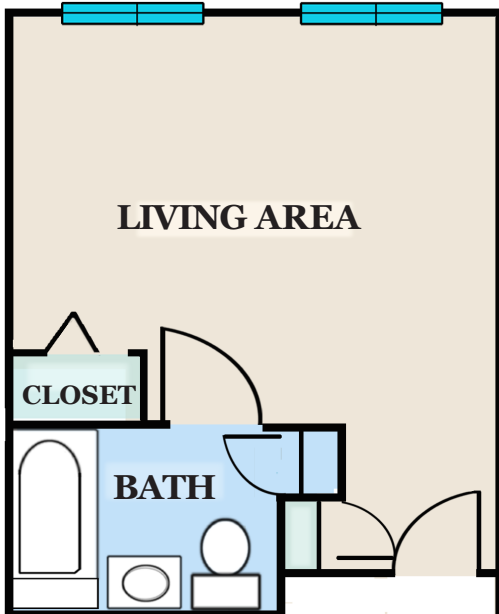

THE
ESPLANADE
AN ESPERANZA

*Senior Living Community*SM

ONE BEDROOM FLOOR PLANS:

SUNFLOWER **663 Sq. Ft.** \$ _____

ROSEBUD **591 Sq. Ft.**

\$ _____

HIBISCUS
744 Sq. Ft.

\$ _____

THE
ESPLANADE
AN ESPERANZA
*Senior Living Community*SM
STUDIO FLOOR PLANS:

MAGNOLIA

424 Sq. Ft. \$ _____

BLUEBONNET

372 Sq. Ft. \$ _____

PERIWINKLE

291 Sq. Ft. \$ _____

MORNING GLORY

300 Sq. Ft. \$ _____