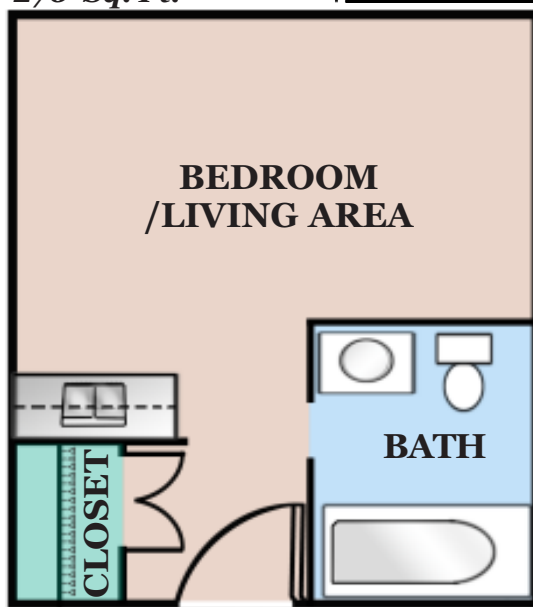

ESPERANZA
OF CARROLLTON
*Senior Living*SM

ASSISTED LIVING FLOOR PLANS:

STUDIO
285 Sq. Ft.

ONE BEDROOM
325 Sq. Ft.

ONE BEDROOM II
360 Sq. Ft.

"Carrollton's Hidden Jewel for Senior Living"

ESPERANZA
OF CARROLLTON
*Senior Living*SM

MEMORY CARE FLOOR PLANS:

PRIVATE SUITE
270 Sq. Ft.

\$ _____

SEMI-PRIVATE SUITE
450 Sq. Ft.

\$ _____

“Carrollton’s Hidden Jewel for Senior Living”