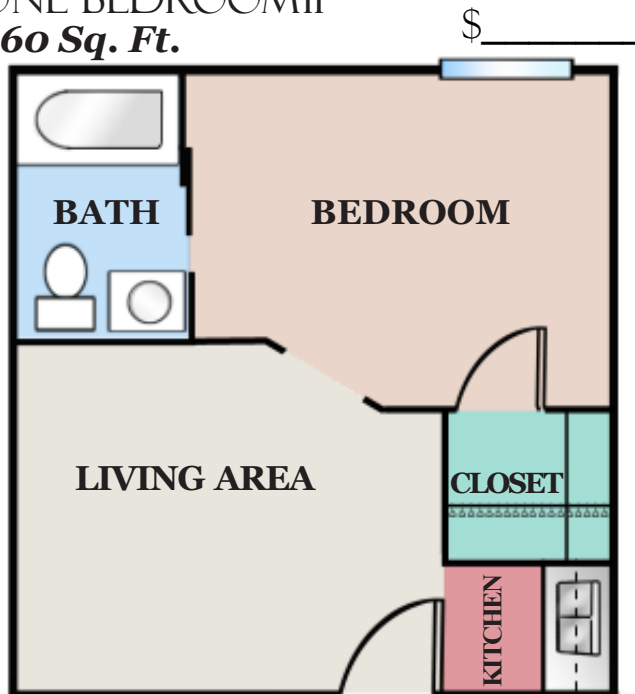

ESPERANZA
OF CARROLLTON
*Senior Living*SM

ASSISTED LIVING FLOOR PLANS:

STUDIO
285 Sq. Ft.

ONE BEDROOM
325 Sq. Ft.

ONE BEDROOM II
360 Sq. Ft.

"Carrollton's Hidden Jewel for Senior Living"

ESPERANZA
OF CARROLLTON
*Senior Living*SM

MEMORY CARE FLOOR PLANS:

PRIVATE SUITE
270 Sq. Ft.

\$ _____

SEMI-PRIVATE SUITE
450 Sq. Ft.

\$ _____

“Carrollton’s Hidden Jewel for Senior Living”