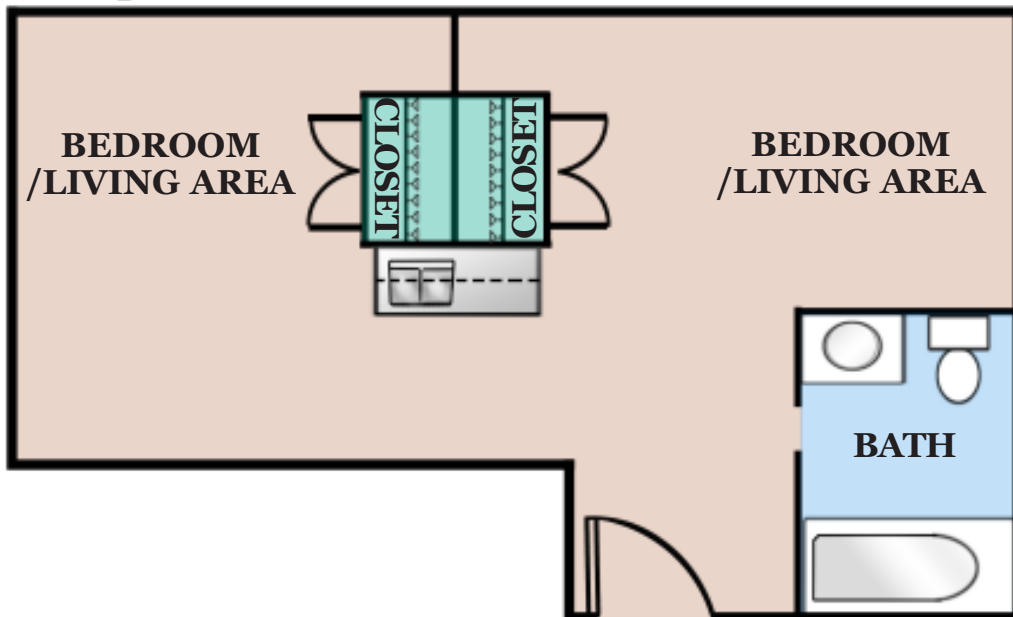

ESPERANZA
OF CARROLLTON
*Senior Living*SM

ASSISTED LIVING FLOOR PLANS:

STUDIO
285 Sq. Ft.

ONE BEDROOM
325 Sq. Ft.

ONE BEDROOM II
360 Sq. Ft.

"Carrollton's Hidden Jewel for Senior Living"

ESPERANZA
OF CARROLLTON
*Senior Living*SM

MEMORY CARE FLOOR PLANS:

PRIVATE SUITE
270 Sq. Ft.

\$ _____

SEMI-PRIVATE SUITE
450 Sq. Ft.

\$ _____

“Carrollton’s Hidden Jewel for Senior Living”