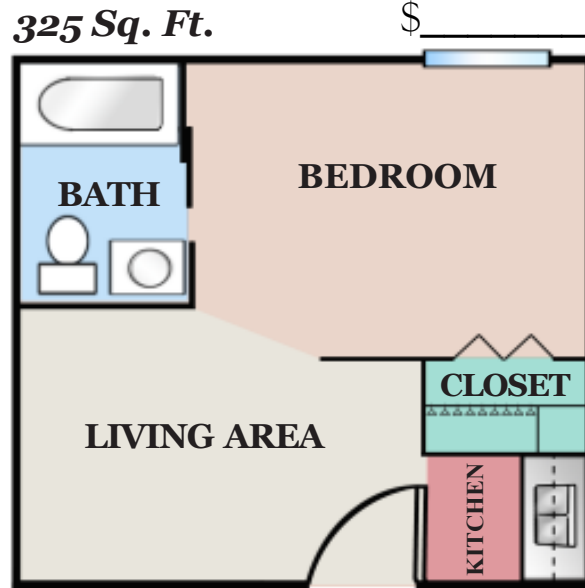

ESPERANZA
OF CARROLLTON
*Senior Living*SM

ASSISTED LIVING FLOOR PLANS:

STUDIO
285 Sq. Ft.

ONE BEDROOM
325 Sq. Ft.

ONE BEDROOM II
360 Sq. Ft.

"Carrollton's Hidden Jewel for Senior Living"

ESPERANZA
OF CARROLLTON
*Senior Living*SM

MEMORY CARE FLOOR PLANS:

PRIVATE SUITE
270 Sq. Ft.

\$ _____

SEMI-PRIVATE SUITE
450 Sq. Ft.

\$ _____

“Carrollton’s Hidden Jewel for Senior Living”