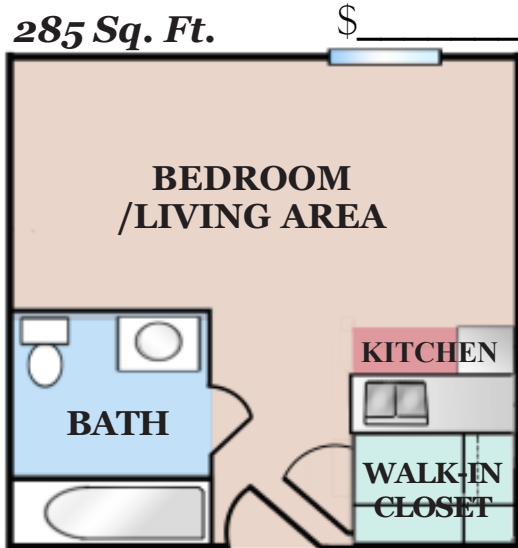

ESPERANZA
OF CARROLLTON
*Senior Living*SM

ASSISTED LIVING FLOOR PLANS:

STUDIO
285 Sq. Ft.

ONE BEDROOM
325 Sq. Ft.

ONE BEDROOM II
360 Sq. Ft.

"Carrollton's Hidden Jewel for Senior Living"

ESPERANZA
OF CARROLLTON
*Senior Living*SM

MEMORY CARE FLOOR PLANS:

PRIVATE SUITE
270 Sq. Ft.

\$ _____

SEMI-PRIVATE SUITE
450 Sq. Ft.

\$ _____

“Carrollton’s Hidden Jewel for Senior Living”