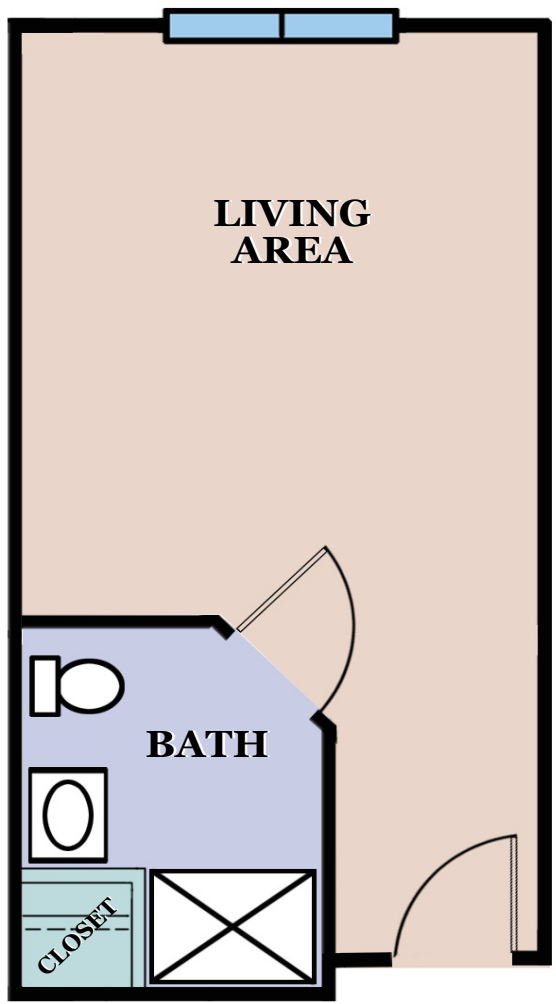

THE GARDENS  
MEMORY CARE AT COLLEGE STATION

FLOOR PLANS:

ONE  
352 SQ FT \$ \_\_\_\_\_

TWO  
395 SQ FT \$ \_\_\_\_\_