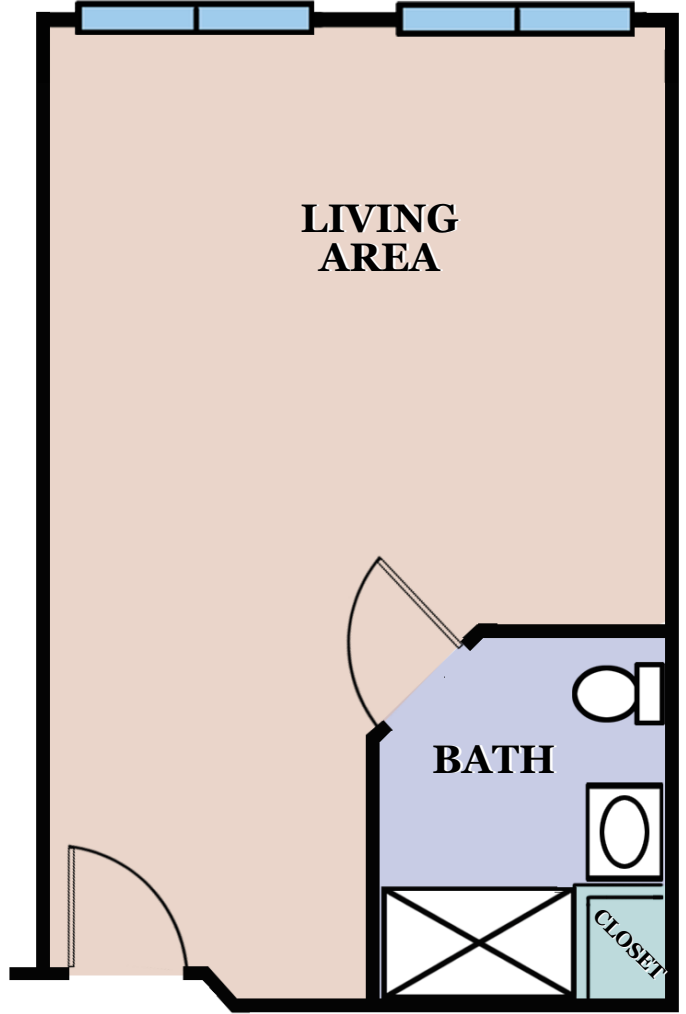

THE GARDENS  
MEMORY CARE AT COLLEGE STATION

FLOOR PLANS:

ONE  
352 SQ FT \$ \_\_\_\_\_

TWO  
395 SQ FT \$ \_\_\_\_\_