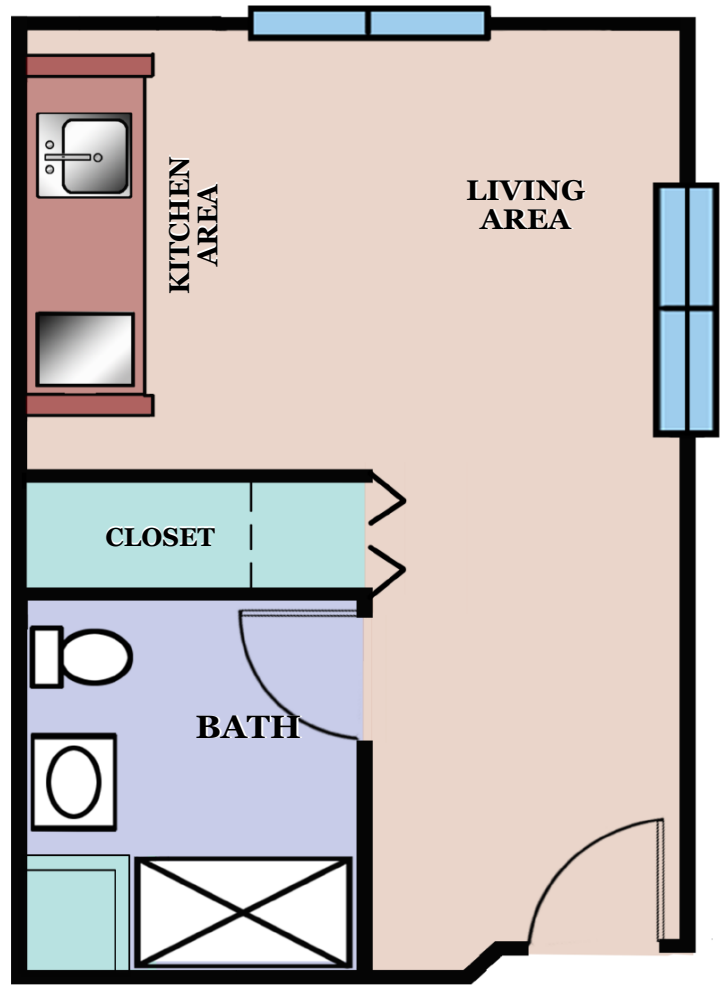

ESPERANZA
OF COLLEGE STATION
Senior Living

FLOOR PLANS:

THREE
317 SQ FT \$ _____

FOUR
410 SQ FT \$ _____