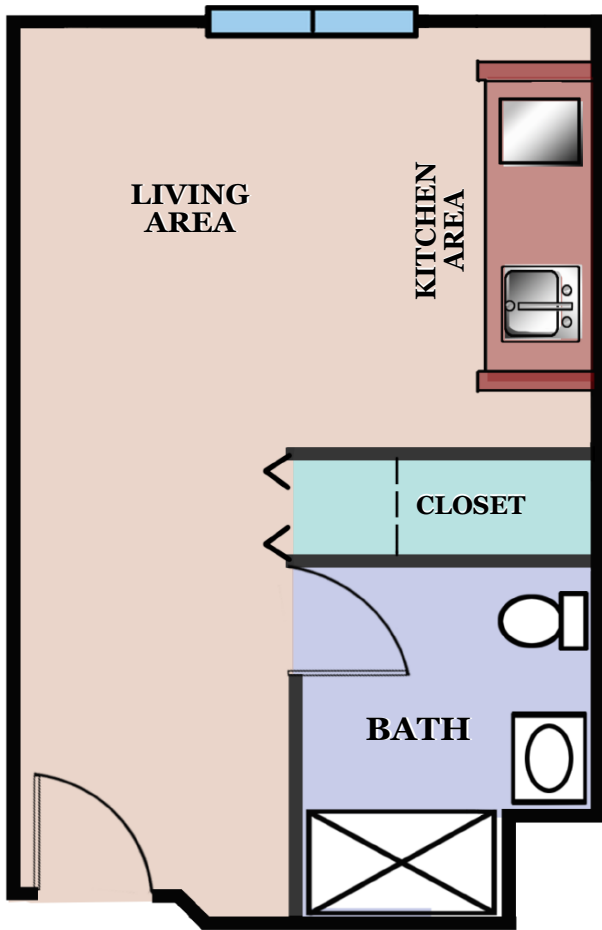

ESPERANZA
OF COLLEGE STATION
Senior Living

FLOOR PLANS:

THREE
317 SQ FT \$ _____

FOUR
410 SQ FT \$ _____